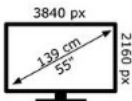

ENERG

FINLUX

55-FUG-9070

64 kWh/1000h

ABCDEF **G**

123 kWh/1000h

50656573

2019/2013